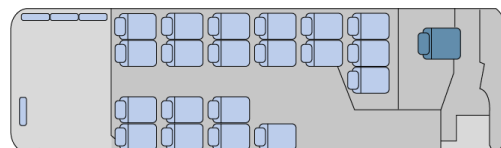

Transmission

Type	Standard
Type	Eaton
Speed	6 forward ; 1 reverse

Performance and capacity

Gradeability	40%
--------------	-----

Layout

standard						
	20	4	19	-	-	1
Option	20		18	1	-	1

Other layouts available on request