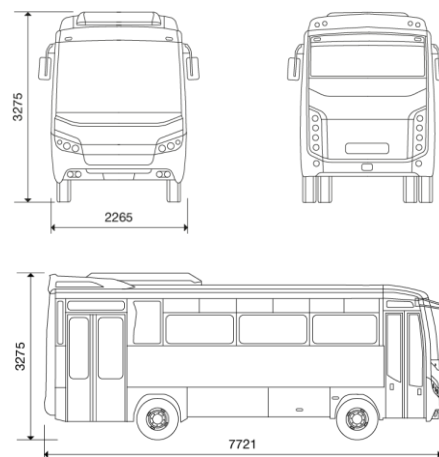

Performance and capacity

Gradeability	40%

Layout

standard						
	20	4	19	-	-	1
Option	20		18	1	-	1

Other layouts available on request